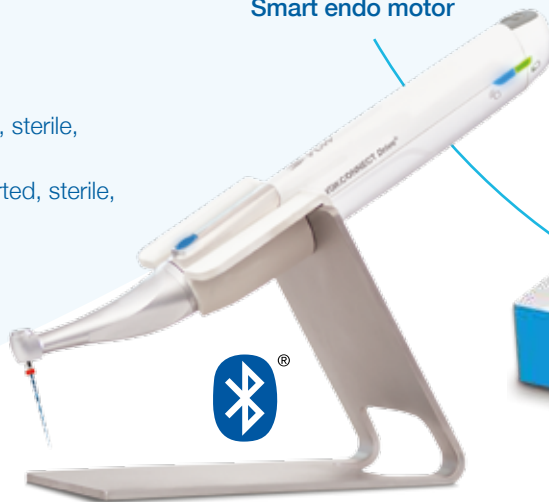

VDW.CONNECT Locate®, VDW.CONNECT Drive® and RECIPROC® blue System Kit 24

M00 CLOC RBL KIT

- VDW.CONNECT Locate®
- VDW.CONNECT Drive®
- 24 RECIPROC® blue instruments (25 mm), sterile, 24 × R25, 6 × R40, 6 × R50
- 180 RECIPROC® blue Paper Points, assorted, sterile, 60 × R25, 60 × R40, 60 × R50
- 60 RECIPROC® blue Gutta-Percha cones, assorted, 36 × R25, 12 × R40, 12 × R50
- 1 Endo training tooth, trepanated
- User card, brochure, directions for use

VDW.CONNECT Drive®
Smart endo motor