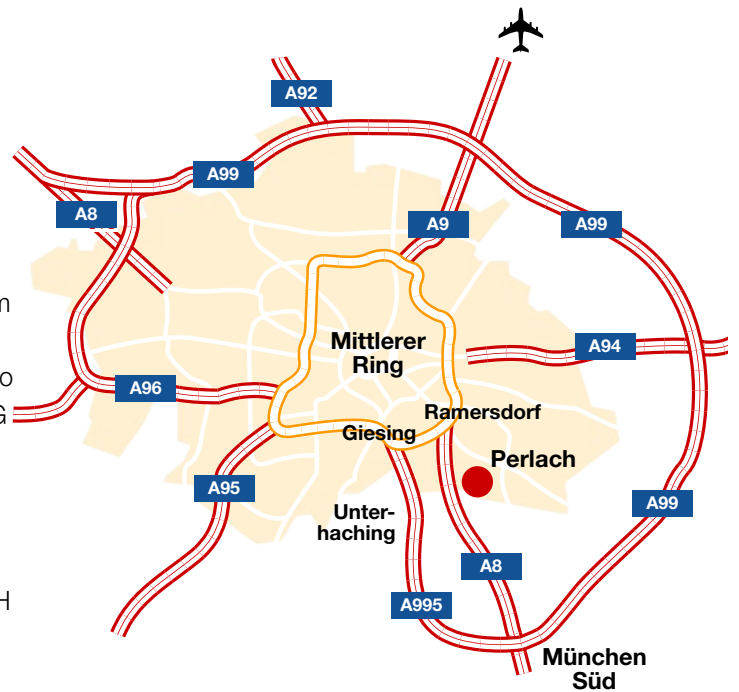

# Directions to VDW

Coming from **NORTH** on motorway A9 or from **WEST** on motorway A8 take the ring road A99 direction SALZBURG until junction MÜNCHEN SÜD. Take A8 as if coming from **SALZBURG** in direction MÜNCHEN RAMERSDORF until the exit NEUBIBERG. Coming from **GARMISCH** on motorway A95 or from **LINDAU** on A96 take the MITTLERER RING OST to the motorway to SALZBURG A995, exit at the first exit UNTERHACHING NORD, continue direction MÜNCHEN. Drive approx. 200m turn right into FASANENSTRASSE, drive to the end of the street and see detailed map.

**S-Bahn-Linie 7** (Speed Train no. 6) to PERLACH  
5 min. by foot to Bayerwaldstraße

Bayerwaldstraße 15  
81737 München  
Telefon 089/6 27 34-0