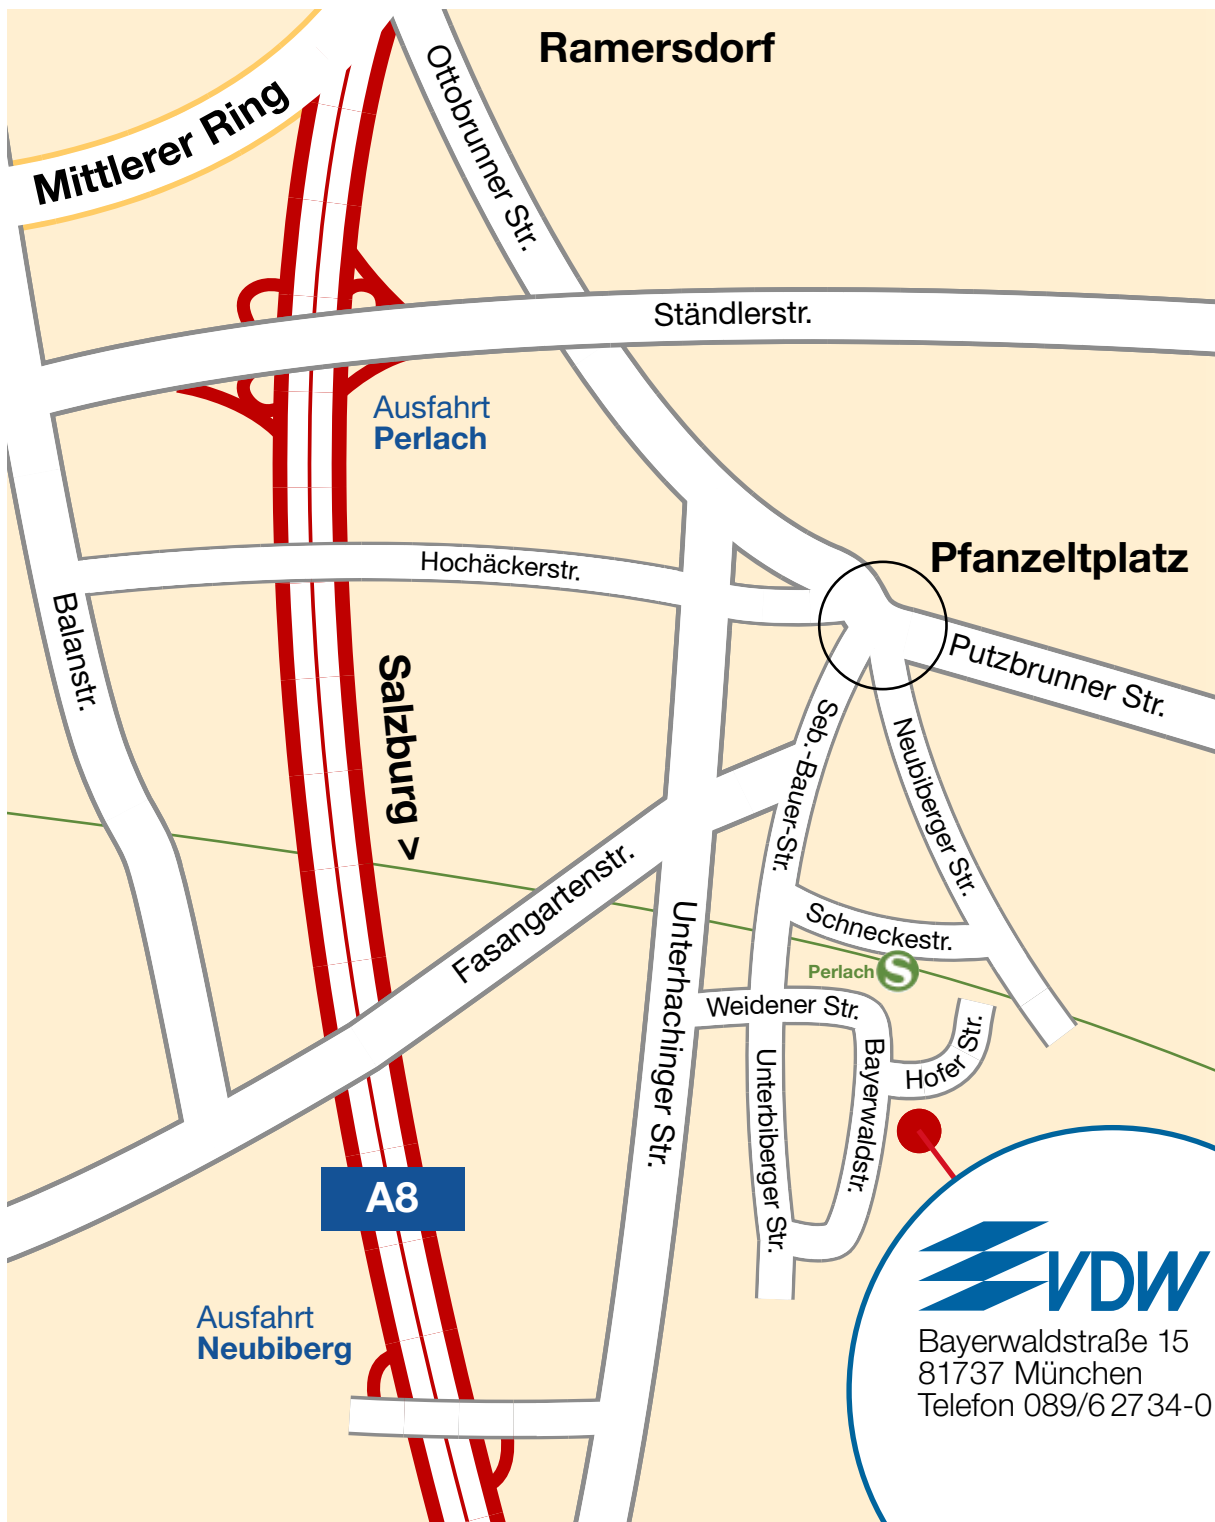

# Directions to VDW

Coming from **NORTH** on motorway A9 or from **WEST** on motorway A8 take the ring road A99 direction SALZBURG until junction MÜNCHEN SÜD. Take A8 as if coming from **SALZBURG** in direction MÜNCHEN RAMERSDORF until the exit NEUBIBERG. Coming from **GARMISCH** on motorway A95 or from **LINDAU** on A96 take the MITTLERER RING OST to the motorway to SALZBURG A995, exit at the first exit UNTERHACHING NORD, continue direction MÜNCHEN. Drive approx. 200m turn right into FASANENSTRASSE, drive to the end of the street and see detailed map.

**S-Bahn-Linie 7** (Speed Train no. 6) to PERLACH  
5 min. by foot to Bayerwaldstraße

Bayerwaldstraße 15  
81737 München  
Telefon 089/6 27 34-0